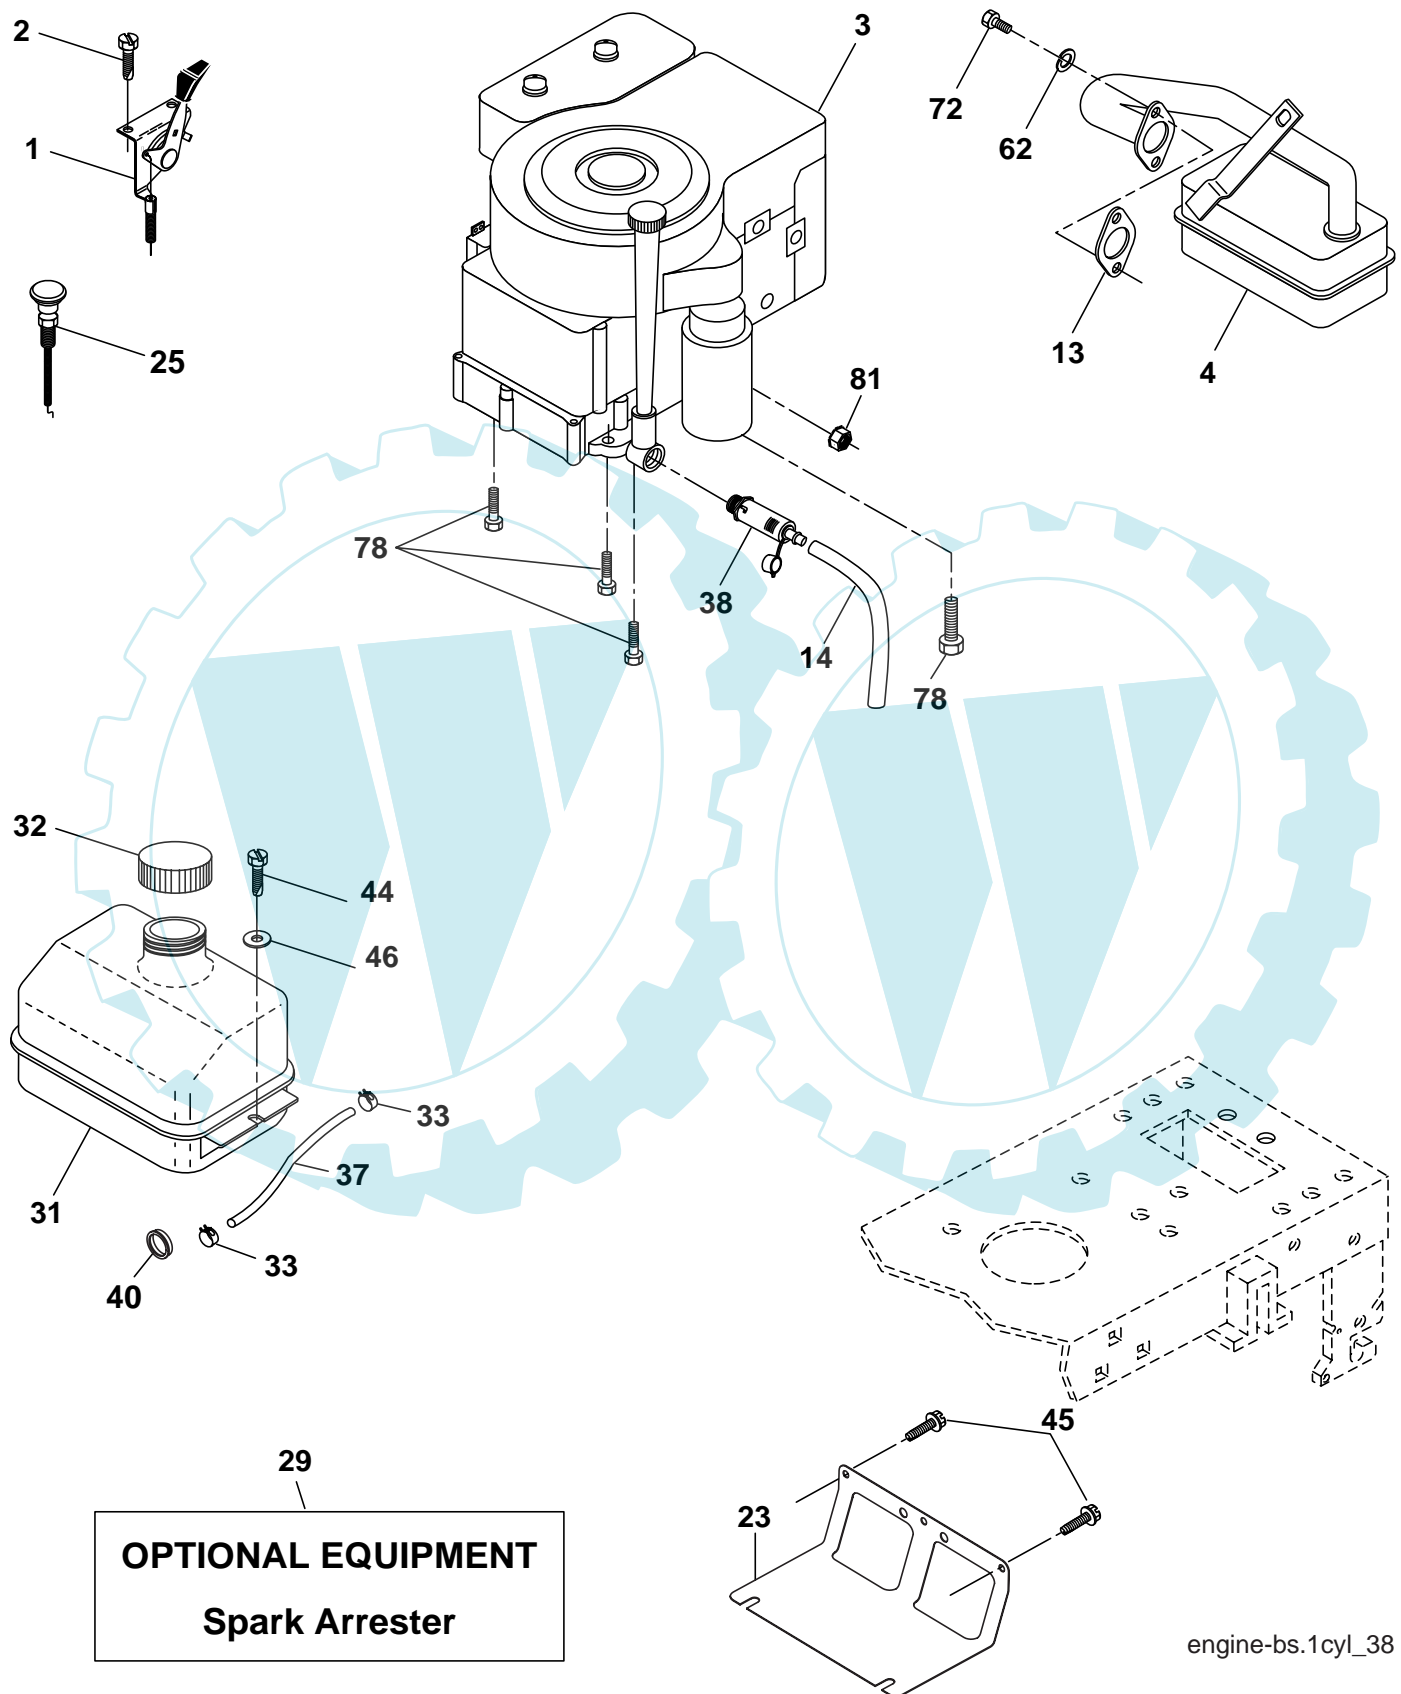

NOTE: All component dimensions given in U.S. inches
1 inch = 25.4 mm

REPAIR PARTS

TRACTOR - - MODEL NUMBER PE12538LT(96011019600), PRODUCT NO. 960 11 01-96
STEERING

steering_pl.lt_58

REPAIR PARTS

TRACTOR -- MODEL NUMBER PE12538LT(96011019600), PRODUCT NO. 960 11 01-96
STEERING

NOTE: All component dimensions given in U.S. inches
1 inch = 25.4 mm.

REPAIR PARTS

TRACTOR - - MODEL NUMBER PE12538LT(96011019600), PRODUCT NO. 960 11 01-96
ENGINE

REPAIR PARTS

TRACTOR -- MODEL NUMBER PE12538LT(96011019600), PRODUCT NO. 960 11 01-96
ENGINE