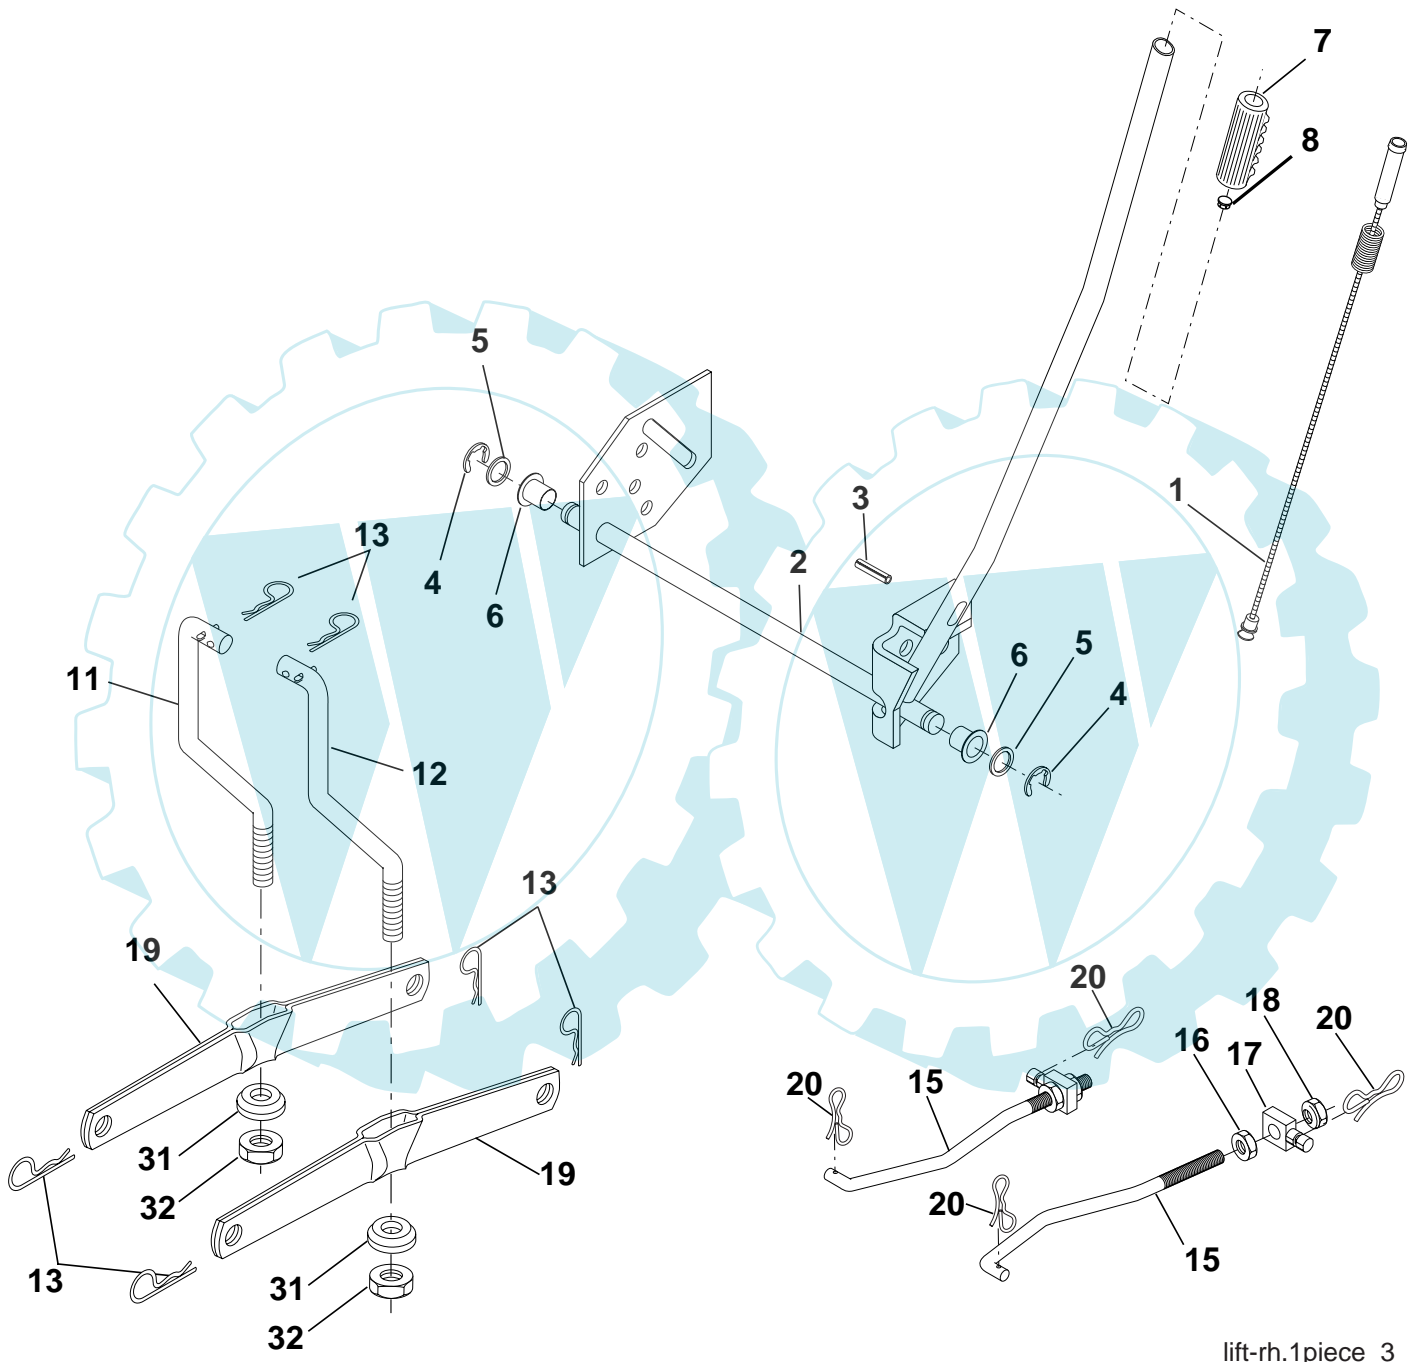

NOTE: All component dimensions given in U.S. inches
1 inch = 25.4 mm.

REPAIR PARTS

TRACTOR -- MODEL NUMBER PE12538LT(96011019600), PRODUCT NO. 960 11 01-96
DECALS

KEY NO.	PART NO.	DESCRIPTION
1	159737	Decal, Clutch Brake
2	196841	Decal, Warning Eng. Sym.
3	184765	Decal, Engine HP
4	182166	Decal Warning Cutfinger
5	403146	Decal, SDPNL
6	196356	Decal, Warning
7	189705	Decal Ins Str Wh
9	158166	Decal Fender
10	400389	Decal, Warning Sym CE
11	180432	Decal, Fender DB/CE

WHEELS & TIRES

KEY NO.	PART NO.	DESCRIPTION
1	59192	Cap, Tire valve
2	65139	Stem, Valve
3	124157X	Tire, Front
4	59904	Tube, Front (Service item only)
5	106732X624	Rim assembly, 6" front
6	278H	Fitting, Grease (Front wheel only)
7	9040H	Bearing, Flange (Front wheel only)
8	106108X624	Rim assembly, 8" rear
9	123969X	Tire, Rear
10	7152J	Tube, Rear (Service item only)
11	104757X428	Cap, Hub Axle
--	144334	Sealant, Tire (10 oz. Tube)

NOTE: All component dimensions given in U.S. inches
1 inch = 25.4 mm

REPAIR PARTS

TRACTOR - - MODEL NUMBER PE12538LT(96011019600), PRODUCT NO. 960 11 01-96
MOWER LIFT

lift-rh.1piece_3

REPAIR PARTS

TRACTOR -- MODEL NUMBER PE12538LT(96011019600), PRODUCT NO. 960 11 01-96
MOWER LIFT

KEY NO.	PART NO.	DESCRIPTION
1	159460	Wire Asm Inner/Sprg w/plunger
2	159471	Shaft Asm Lift RH
3	105767X	Pin Groove 1 500 Zinc
4	12000002	E Ring #5133-62
5	19211621	Washer 21/32 x 1 x 21 Ga.
6	120183X	Bearing Nylon Blk 629 Id
7	109413X	Grip Handle Bicycle Matte Blk
8	124526X	Button Plunger Black
11	139865	Link Lift LH Fixed Length
12	139866	Link Lift RH Fixed Length
13	4939M	Retainer Spring
15	173288	Link Front
16	73350800	Nut Jam Hex 1/2-13 unc
17	175689	Trunnion
18	73800800	Nut Lockw/Wsh 1/2-13 unc
19	139868	Arm Suspension Rear
20	194209	Pin Cotter 7/16 Bow Tie Lock
31	169865	Bearing Pvt Lift
32	73540600	Nut Crownlock 3/8-24
55	194208	Pin Cotter 5/16 Bow Tie Lock