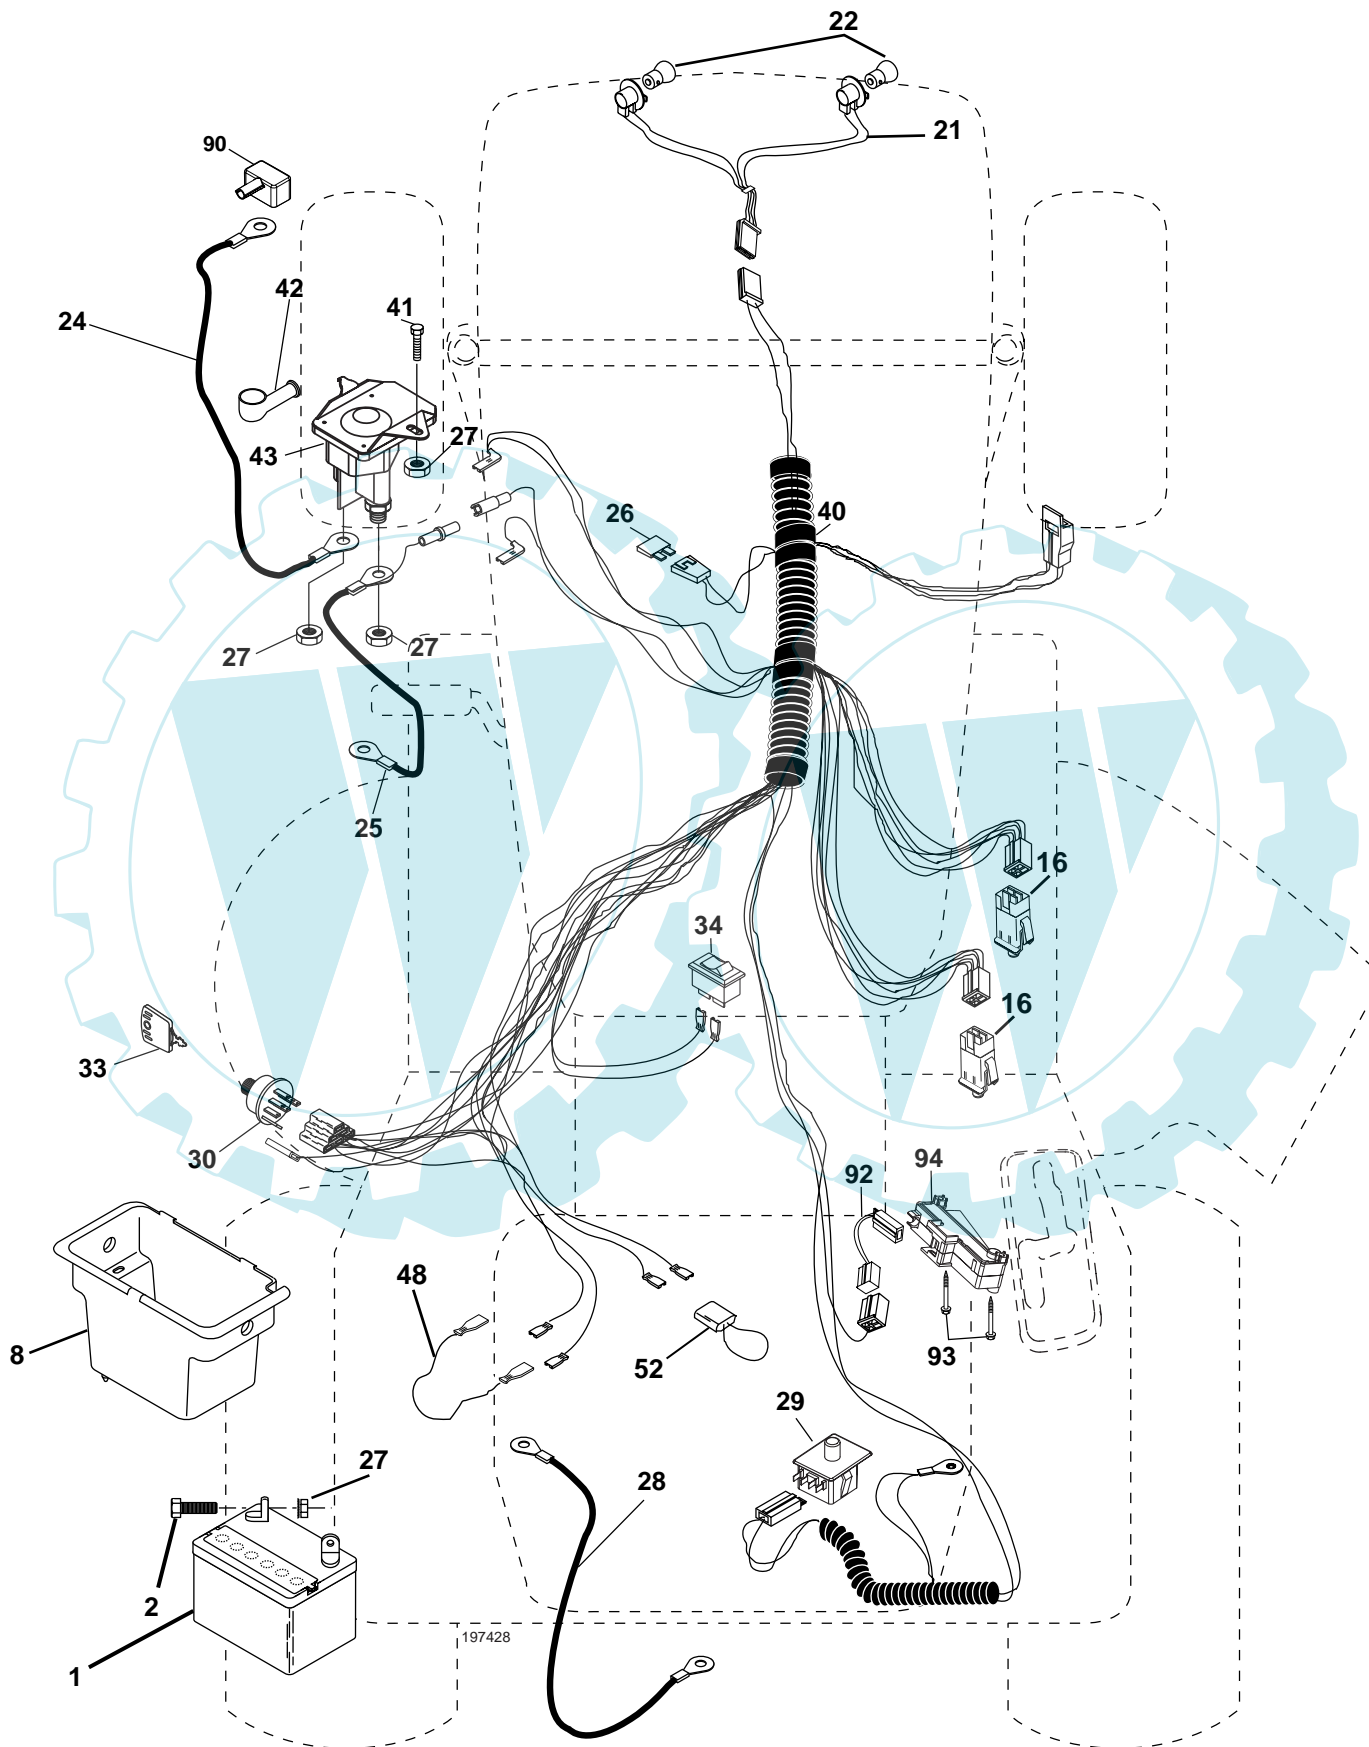

**TRACTOR - - MODEL NUMBER PE12538LT(96011019600), PRODUCT NO. 960 11 01-96
SCHEMATIC**

02836_193374 / 390

IGNITION SWITCH

POSITION	CIRCUIT	"MAKE"
OFF	M+G+A1	
RUN/OVERRIDE	B+A1	
RUN	B+A1	L+A2
START	B + S + A1	

REPAIR PARTS

TRACTOR -- MODEL NUMBER PE12538LT(96011019600), PRODUCT NO. 960 11 01-96
ELECTRICAL

REPAIR PARTS

TRACTOR -- MODEL NUMBER PE12538LT(96011019600), PRODUCT NO. 960 11 01-96
ELECTRICAL

KEY NO.	PART NO.	DESCRIPTION
1	163465	Battery
2	74760412	Bolt Hex Hd 1/4-20 unc x 3/4
8	176689	Box Battery
16	176138	Switch Interlock
21	175688	Harness Asm Light W/4152j
22	4152J	Bulb Light #1156
24	4799J	Cable Battery 6 Ga. 11"red
25	146147	Cable Battery
26	175158	Fuse 20 AMP
27	73510400	Nut Keps Hex 1/4-20 unc
28	4207J	Cable Ground 6 Ga. 12"black
29	192749	Switch
30	193350	Switch Ign
33	140401	Key Ign
34	110712X	Switch Light/Reset
40	197428	Harness Ign
41	71110408	Bolt Blk Fin Hex 1/4-20
42	131563	Cover Terminal Red
43	192507	Solenoid
48	140844	Adapter Ammeter
52	141940	Protection Wire Loop
90	180449	Cover Terminal Battery
92	196615	Harness Pigtail
93	192540	Screw Plastite 10-14 x 2.0
94	191834	Module Reverse

NOTE: All component dimensions given in U.S. inches
1 inch = 25.4 mm.

REPAIR PARTS

TRACTOR - - MODEL NUMBER PE12538LT(96011019600), PRODUCT NO. 960 11 01-96
ENGINE

REPAIR PARTS

TRACTOR -- MODEL NUMBER PE12538LT(96011019600), PRODUCT NO. 960 11 01-96
ENGINE

NOTE: All component dimensions given in U.S. inches
1 inch = 25.4 mm

Poulan

Ihr Ersatzteilspezialist im Internet