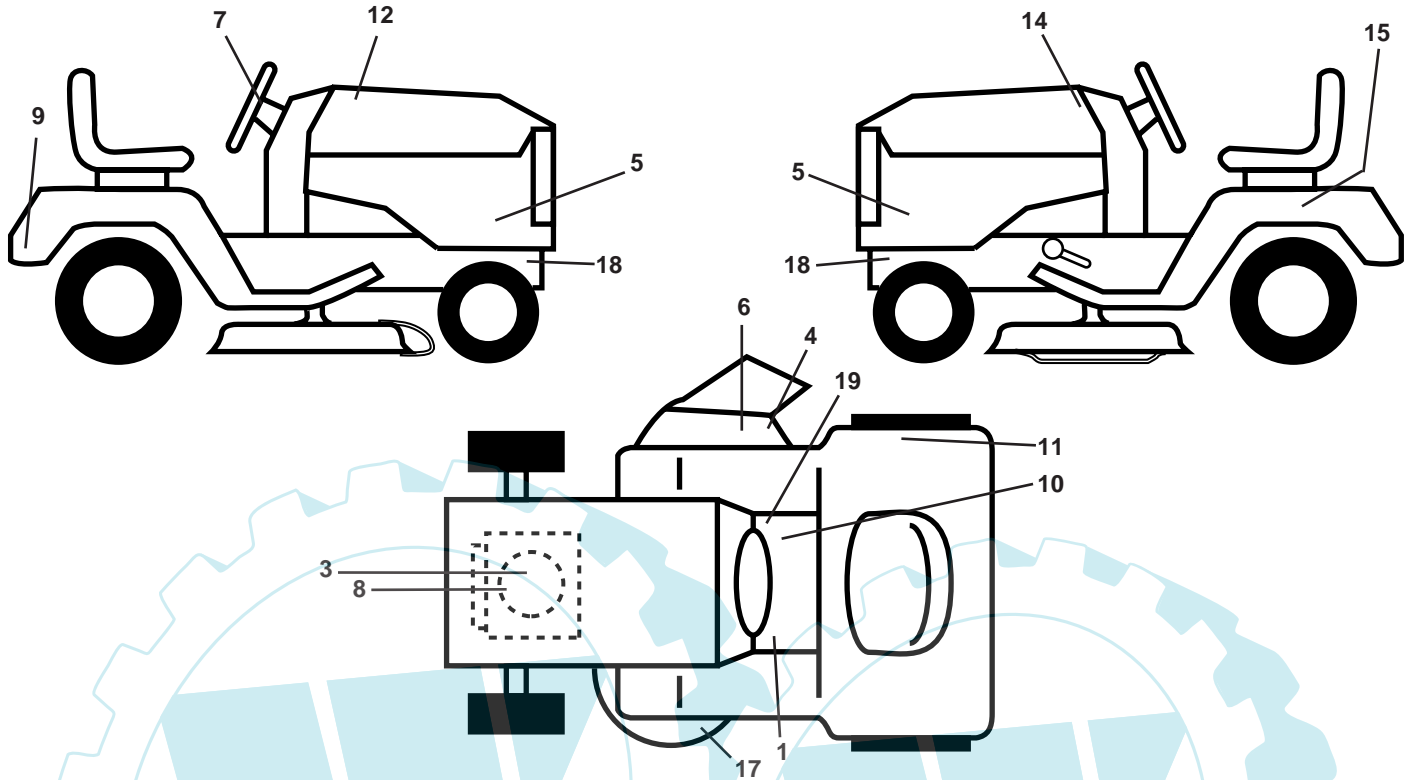

REPAIR PARTS

TRACTOR -- MODEL NUMBER PE12538LT(96011019600), PRODUCT NO. 960 11 01-96
SEAT

seat_lt.knob_13

KEY NO.	PART NO.	DESCRIPTION
1	401042	Seat
2	140551	Bracket Seat Pivot
3	71110616	Bolt Hex 3/8 - 16 x 1
4	19131610	Washer 13/32 x 1 x10 Ga.
5	145006	Clip Push-In Hinged
6	73800600	Nut Lock Hex w/Ins 3/8 - 16
7	124181X	Spring Seat Cprsn 2 250 Blk Zi
8	17000616	Screw 3/8-16 x 1.5
9	19131614	Washer 13/32 x 1 x 14 Ga.
10	195530	Pan Asm. Seat
11	166369	Knob
12	174648	Bracket Pnt Mounting Switch

NOTE: All component dimensions given in U.S. inches
1 inch = 25.4 mm.

REPAIR PARTS

TRACTOR -- MODEL NUMBER PE12538LT(96011019600), PRODUCT NO. 960 11 01-96
DECALS

KEY NO.	PART NO.	DESCRIPTION
1	159737	Decal, Clutch Brake
2	196841	Decal, Warning Eng. Sym.
3	184765	Decal, Engine HP
4	182166	Decal Warning Cutfinger
5	403146	Decal, SDPNL
6	196356	Decal, Warning
7	189705	Decal Ins Str Wh
9	158166	Decal Fender
10	400389	Decal, Warning Sym CE
11	180432	Decal, Fender DB/CE