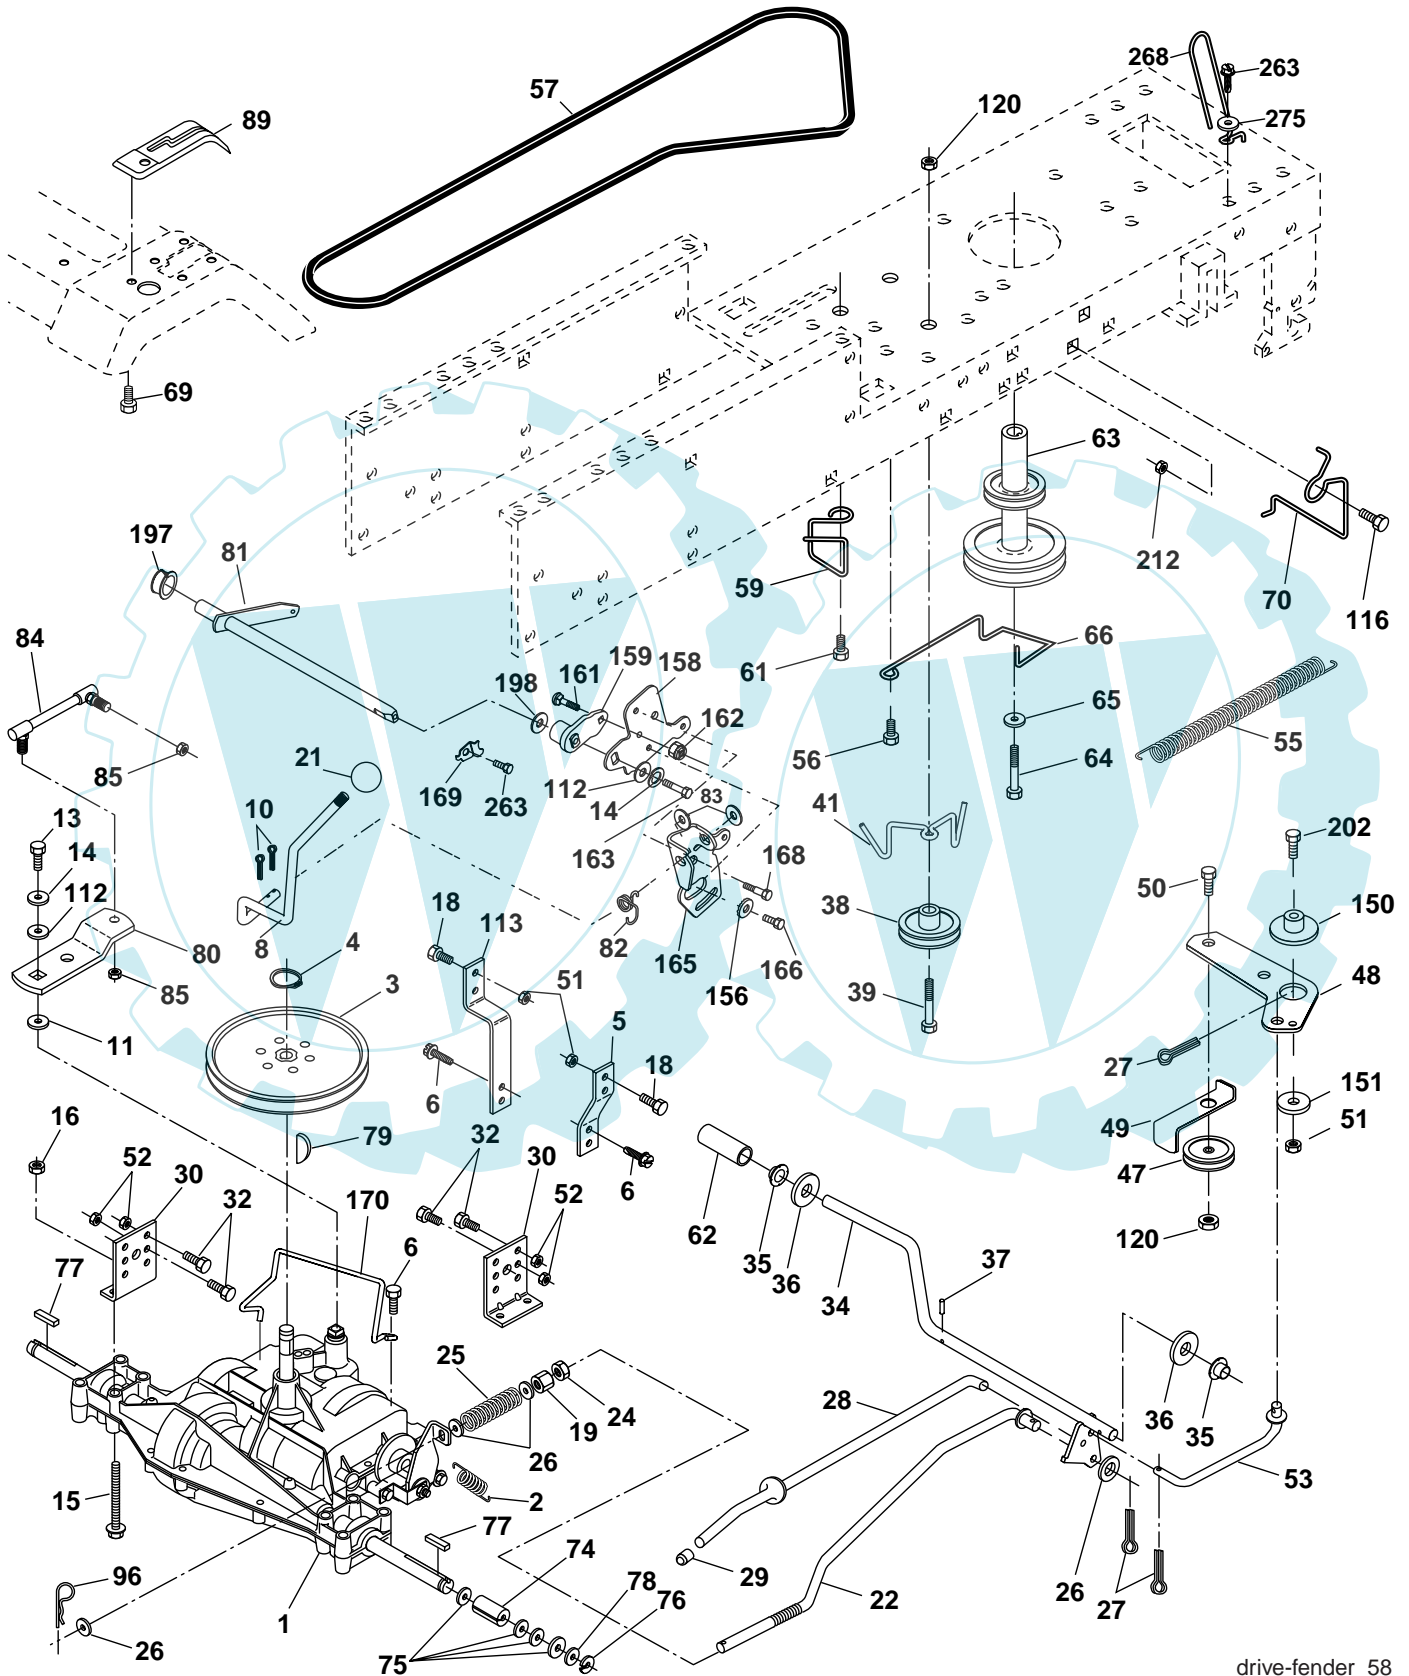

REPAIR PARTS

TRACTOR - - MODEL NUMBER PE12538LT(96011019600), PRODUCT NO. 960 11 01-96
DRIVE

drive-fender_58

REPAIR PARTS

TRACTOR -- MODEL NUMBER PE12538LT(96011019600), PRODUCT NO. 960 11 01-96
DRIVE

KEY NO.	PART NO.	DESCRIPTION	KEY NO.	PART NO.	DESCRIPTION
1	-----	Transaxle Dana D4360-139 (Order parts from transaxle manufacturer)	63	175410	Engine Pulley
2	146682	Spring Return Brake T/a Zinc	64	173937	Bolt Hex
3	123666X	Pulley Transaxle 18" tires	65	10040700	Washer Lock Hvy Hlcl Spr 7/16
4	1200028	Ring Retainer # 5100-62	66	154778	Keeper Belt Engine Foolproof
5	121520X	Strap Torque 30 Degrees	69	142432	Screw Hex wsh HiLo 1/4 x 1/2 unc
6	17000512	Screw 5/16-18 x 3/4	70	134683	Guide Belt Mower Drive RH
8	192706	Rod Shift Fender Adjust Lt	74	109502X	Spacer Axle
10	76020416	Pin Cotter 1/8 x 1 Cad	75	121749X	Washer 25/32 x 1 1/4 x 16 Ga.
11	105701X	Washer Plate Shf 388 Sq Hole	76	12000001	E-ring #5133-75
13	74550412	Bolt 1/4-28 unF Gr. 8 W/Patch	77	123583X	Key Square 2 0 x 1845/ 1865
14	10040400	Washer Lock Hvy Helical	78	121748X	Washer 25/32 x 1-5/8 x 16 Ga.
15	74490544	Bolt Hex FLGHD 5/16-18 Gr. 5	79	2228M	Key Woodruff #9 3/16 x 3/4
16	73800500	Nut Lock Hex w/ins 5/16-18	80	131488	Arm Shift
18	74780616	Bolt, Fin Hex 3/8-16 unc x 1 Gr. 5	81	165594	Shaft Asm Cross Tapered PMST/ 20
19	73800600	Nut Lock 3/8-16 unc	82	165711	Spring Torsion T/a
21	106933X	Knob	83	19171216	Washer 17/32 x 3/4 x 16 Ga.
22	130804	Rod Brake Blk Zinc 26 840	84	166229	Link Transaxle Dana/18" Zinc
24	73350600	Nut Hex Jam 3/8-16 unc	85	150360	Nut Lock Center 1/4 - 28 FNTHD
25	106888X	Spring Rod Brake 2 00 Zinc	89	192054X428	Console Shift STLT
26	19131316	Washer 13/32 x 13/16 x 16 Ga.	96	4497H	Retainer Spring 1"
27	76020412	Pin Cotter 1/8 x 3/4 Cad	112	19091210	Washer 9/32 x 3/4 x 10 Ga.
28	175765	Rod Brake Parking LT/YT	113	127285X	Strap Torque LT
29	71673	Cap Brake Parking	116	72140608	Bolt Rdhd Sq Neck 3/8-16 x 1
30	174973	Bracket Mtg Transaxle	120	73900600	Nut Lock Flg. 3/8-16 unc
32	74760512	Bolt Hex Hd 5/16-18 unc x 3/4	150	175456	Spacer Retainer
34	175578	Shaft Asm Pedal Foot	151	19133210	Washer 13/32 x 2 x 10
35	120183X	Bearing Nylon Blk 629 Id	156	166002	Washer Srrted 5/16ID x 1.125
36	19211616	Washer 21/32 x 1 x 16 Ga.	158	165589	Bracket Shift Mount
37	1572H	Pin Roll 3/16 x 1"	159	183900	Hub Tapered Flange Shift Lt
38	179114	Pulley Composite Flat	161	72140406	Bolt Rdhd Sqnk 1/4-20 x 3/4
39	72110622	Bolt RDHD 3/8-16 unc x 2-3/4 Gr. 5	162	73680400	Nut Crownlock 1/4-20 unc
41	175556	Keeper Belt Flat Idler	163	74780416	Bolt Hex Fin 1/4-20 unc x 1 Gr. 5
47	127783	Pulley Idler V Groove Plastic	165	165623	Bracket Pivot Lever
48	154407	Bellcrank Asm	166	17490510	Screw 5/16-18 x 5/8
49	123205X	Retainer Belt Style Spring	168	165492	Bolt Shoulder 5/16-18 x .561
50	72110612	Bolt Carr. Sh. 3/8-16 x 1-1/2 Gr. 5	169	165581	Plate Fastening
51	73680600	Nut Crownlock 3/8-16 unc	170	187414	Keeper Belt Transaxle Gear
52	73680500	Nut Crownlock 5/16-18 unc	197	169613	Nyliner Snap-In
53	199652	Link Clutch	198	169845	Washer Nyliner
55	105709X	Spring Return Clutch 6 75	202	72110614	Bolt RdHd 3/8-16 unc x 1-3/4 Gr. 5
56	17060620	Screw 3/8-16 x 1-1/4	212	145212	Nut Hexflange Lock
57	160855	V-Belt Ground Drive 95 30	263	17000612	Screw 3/8-16 x 3/4
59	169691	Keeper Belt Span Ctr	268	182402	Guard Muffler
61	17120614	Screw 3/8-16 x .875	275	19131614	Washer 13/32 x 1 x 14 Ga.
62	8883R	Cover Pedal Blk Round			

NOTE: All component dimensions given in U.S. inches
1 inch = 25.4 mm