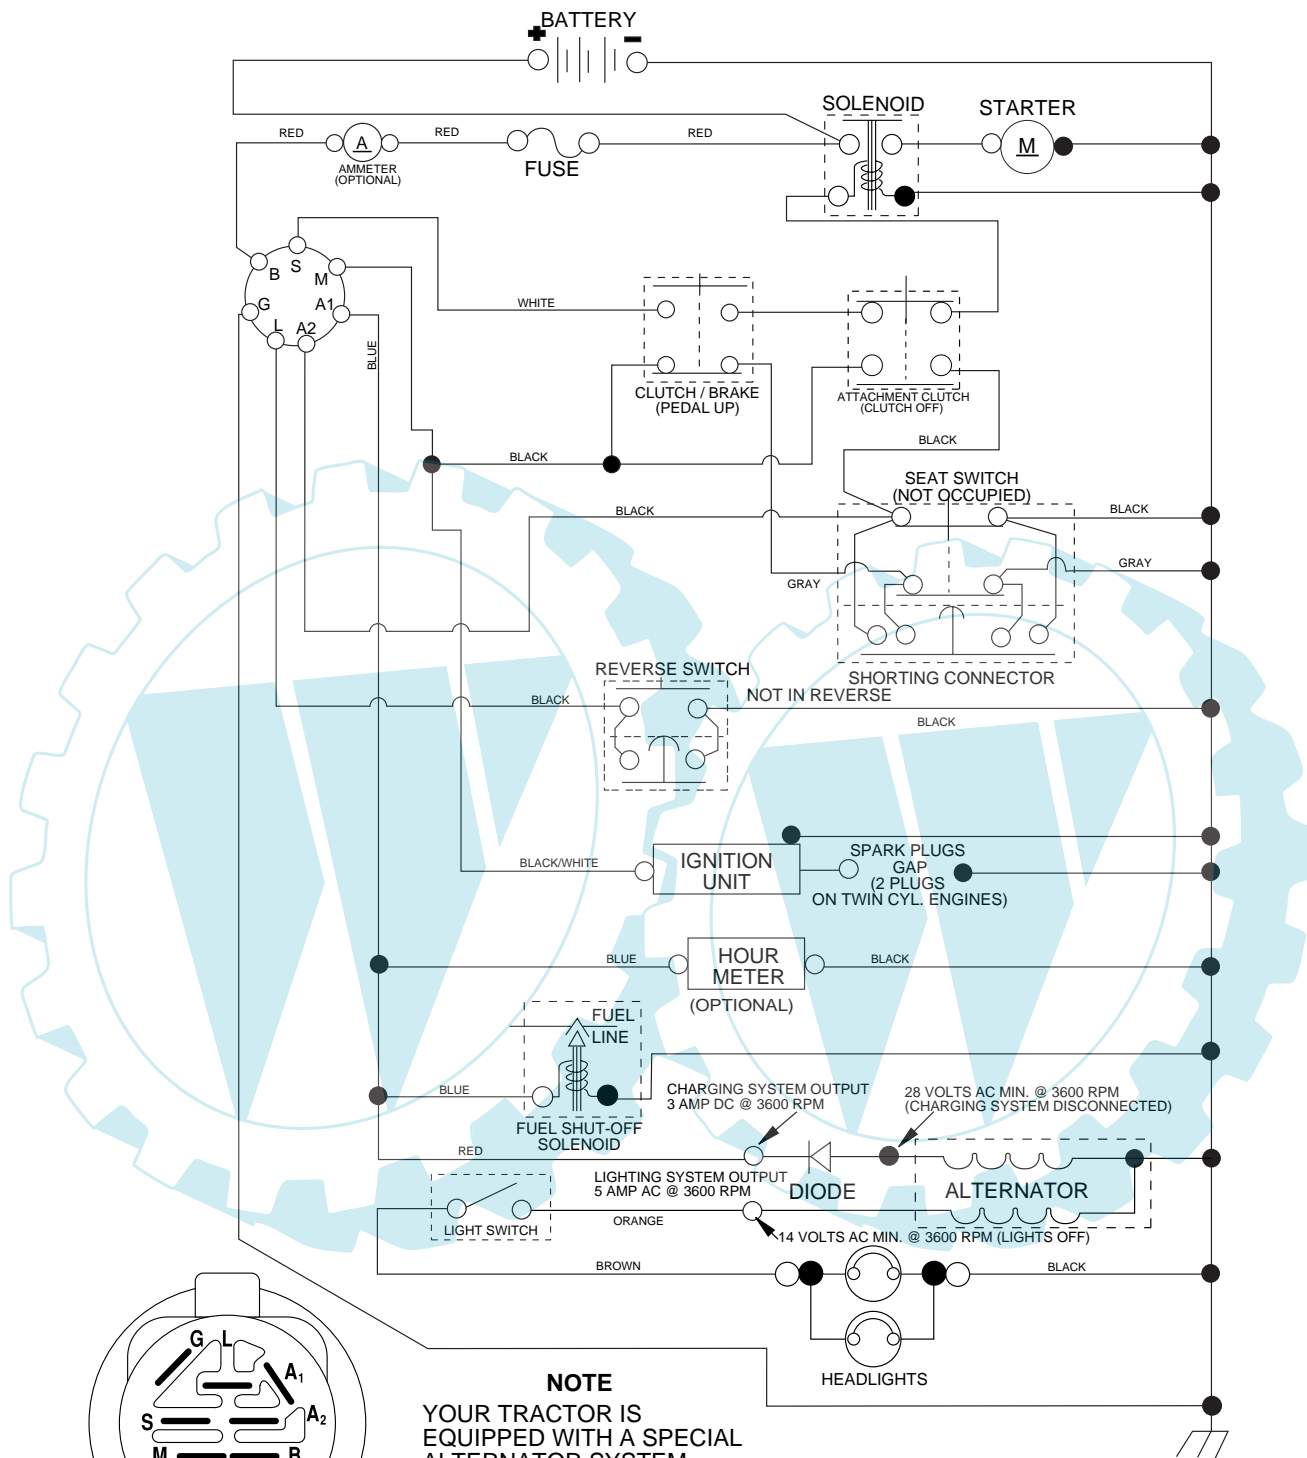

**TRACTOR - - MODEL NUMBER PE12538LT(96011019600), PRODUCT NO. 960 11 01-96
SCHEMATIC**

02836_193374 / 390

IGNITION SWITCH

POSITION	CIRCUIT	"MAKE"
OFF	M+G+A1	
RUN/OVERRIDE	B+A1	
RUN	B+A1	L+A2
START	B + S + A1	

REPAIR PARTS

TRACTOR -- MODEL NUMBER PE12538LT(96011019600), PRODUCT NO. 960 11 01-96
ELECTRICAL

REPAIR PARTS

TRACTOR -- MODEL NUMBER PE12538LT(96011019600), PRODUCT NO. 960 11 01-96
ELECTRICAL

KEY NO.	PART NO.	DESCRIPTION
1	163465	Battery
2	74760412	Bolt Hex Hd 1/4-20 unc x 3/4
8	176689	Box Battery
16	176138	Switch Interlock
21	175688	Harness Asm Light W/4152j
22	4152J	Bulb Light #1156
24	4799J	Cable Battery 6 Ga. 11"red
25	146147	Cable Battery
26	175158	Fuse 20 AMP
27	73510400	Nut Keps Hex 1/4-20 unc
28	4207J	Cable Ground 6 Ga. 12"black
29	192749	Switch
30	193350	Switch Ign
33	140401	Key Ign
34	110712X	Switch Light/Reset
40	197428	Harness Ign
41	71110408	Bolt Blk Fin Hex 1/4-20
42	131563	Cover Terminal Red
43	192507	Solenoid
48	140844	Adapter Ammeter
52	141940	Protection Wire Loop
90	180449	Cover Terminal Battery
92	196615	Harness Pigtail
93	192540	Screw Plastite 10-14 x 2.0
94	191834	Module Reverse

NOTE: All component dimensions given in U.S. inches
1 inch = 25.4 mm.

REPAIR PARTS

TRACTOR -- MODEL NUMBER PE12538LT(96011019600), PRODUCT NO. 960 11 01-96
DECALS

KEY NO.	PART NO.	DESCRIPTION
1	159737	Decal, Clutch Brake
2	196841	Decal, Warning Eng. Sym.
3	184765	Decal, Engine HP
4	182166	Decal Warning Cutfinger
5	403146	Decal, SDPNL
6	196356	Decal, Warning
7	189705	Decal Ins Str Wh
9	158166	Decal Fender
10	400389	Decal, Warning Sym CE
11	180432	Decal, Fender DB/CE