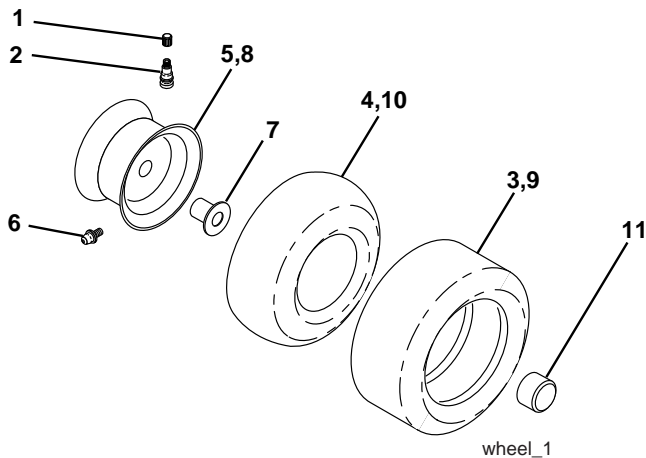

WHEELS & TIRES

KEY NO.	PART NO.	DESCRIPTION
1	59192	Cap, Tire valve
2	65139	Stem, Valve
3	124157X	Tire, Front
4	59904	Tube, Front (Service item only)
5	106732X624	Rim assembly, 6" front
6	278H	Fitting, Grease (Front wheel only)
7	9040H	Bearing, Flange (Front wheel only)
8	106108X624	Rim assembly, 8" rear
9	123969X	Tire, Rear
10	7152J	Tube, Rear (Service item only)
11	104757X428	Cap, Hub Axle
--	144334	Sealant, Tire (10 oz. Tube)

NOTE: All component dimensions given in U.S. inches
1 inch = 25.4 mm