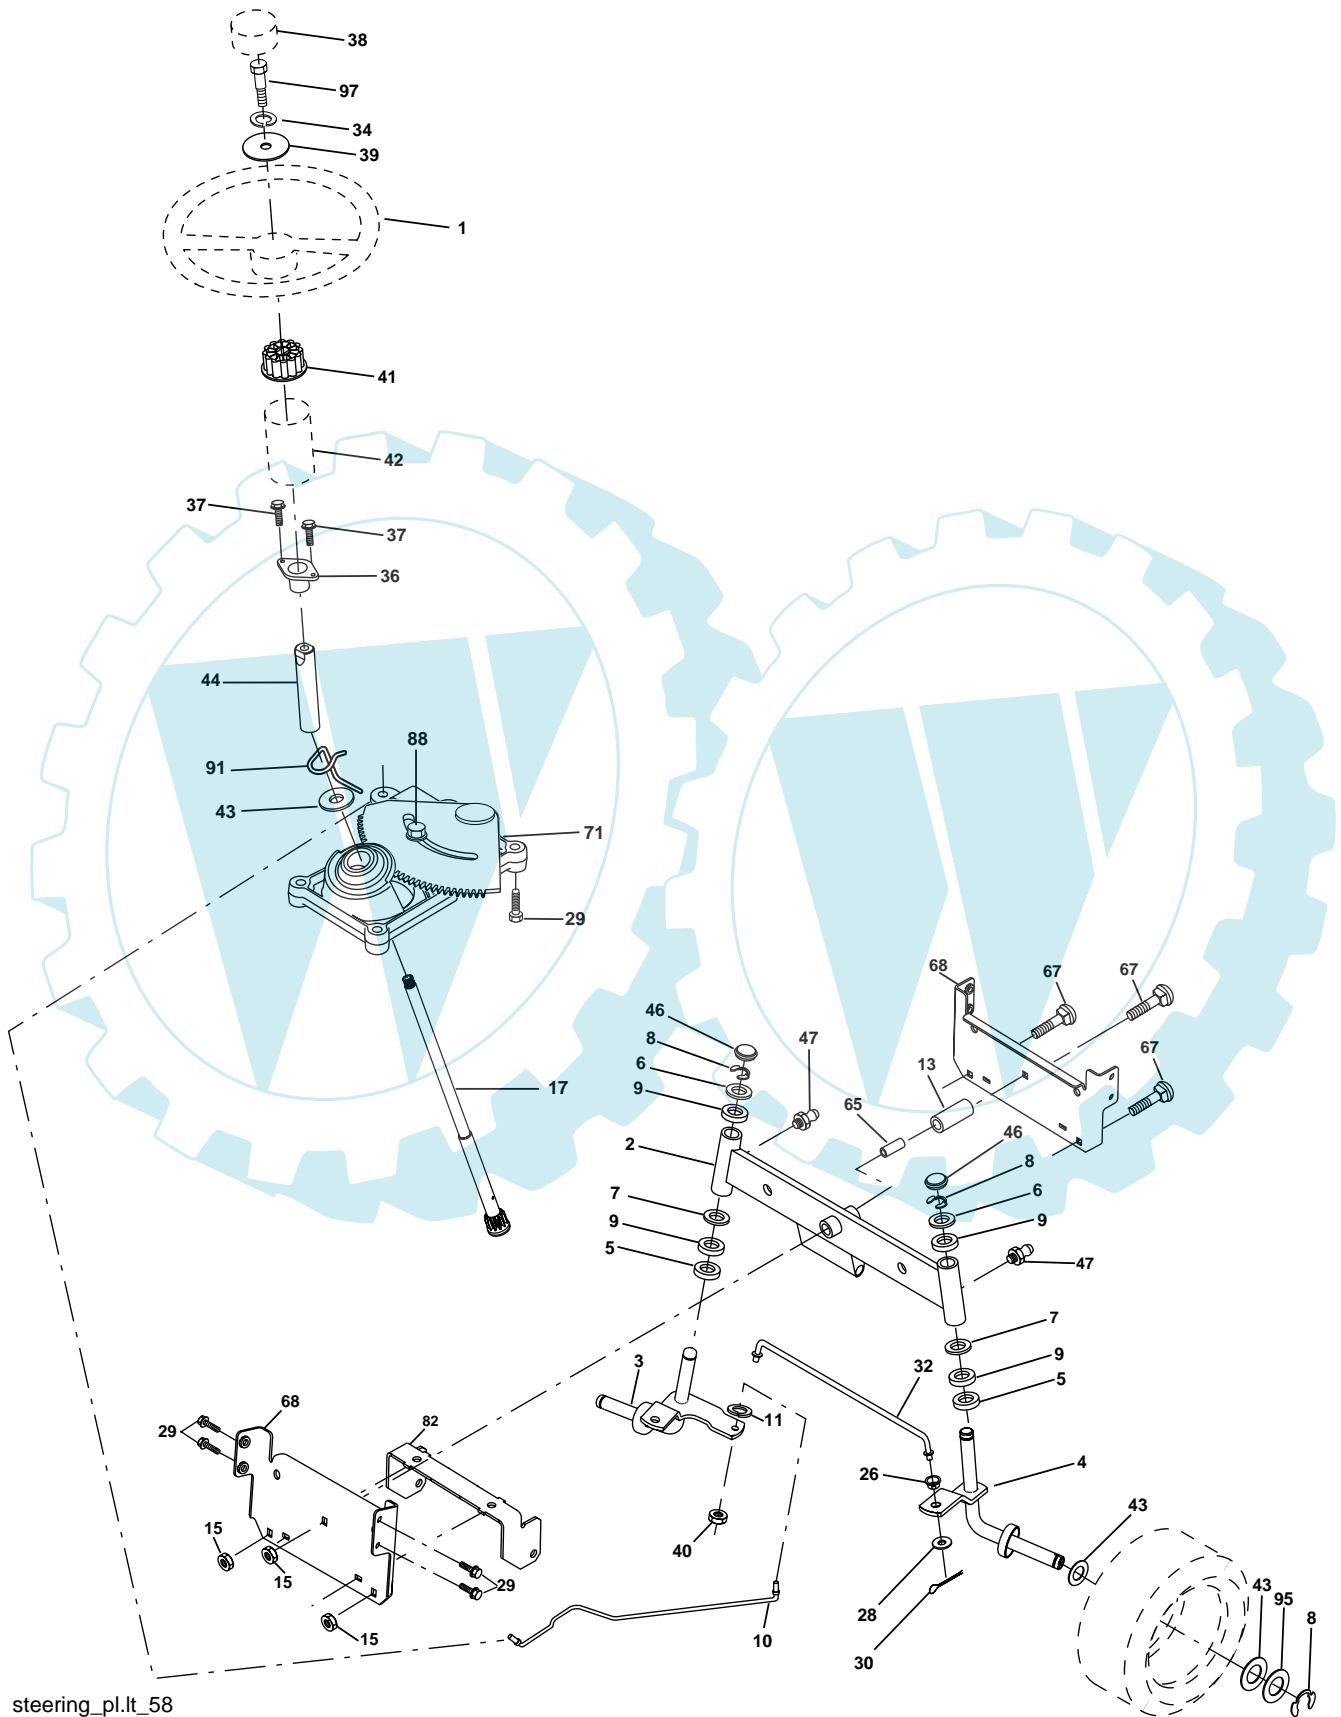

REPAIR PARTS

TRACTOR - - MODEL NUMBER PE12538LT(96011019600), PRODUCT NO. 960 11 01-96
STEERING

steering_pl.lt_58

REPAIR PARTS

TRACTOR -- MODEL NUMBER PE12538LT(96011019600), PRODUCT NO. 960 11 01-96
STEERING

KEY NO.	PART NO.	DESCRIPTION
1	186780	Wheel Steering
2	175131	Axle Asm
3	169840	Spindle Asm LH
4	169839	Spindle Asm RH
5	6266H	Bearing Race Thrust Harden
6	121748X	Washer 25/32 x 1-5/8 x 16 Ga.
7	19272016	Washer 27/32 x 1-1/4 x 16 Ga.
8	12000029	Ring Klip #t5304-75
9	3366R	Bearing Col Strg Blk
10	175121	Link Drag
11	10040600	Washer Lock Hvy Hlcl Spr 3/8
13	136518	Spacer earing Axle Front
15	145212	Hexflange Lock
17	190753	Shaft Asm Strg
26	126847X	Bushing Link Drag Blk LR
28	19131416	Washer 13/32 x 7/8 x 16 Ga.
29	17000612	Screw 3/8-16 x 3/4
30	76020412	Pin Cotter 1/8 x 3/4 Cad
32	192757	Rod Tie Wire Form 19 75 Mech
34	10040500	Washer Lock Hvy Hlcl Spr 5/16
36	155099	Bushing Strg 5/8 Id Dash
37	152927	Screw
38	192916	Cap Wheel Steer Ayp
39	19113812	Washer 11/32 ID x 2-3/8 OD x 12 Ga.
40	73540600	Nut Crownlock 3/8-24
41	186737	Adaptor Wheel Strg
42	145054X428	Boot Dash Mtl Steering Blk
43	121749X	Washer 25/32 x 1 1/4 x 16 Ga.
44	190752	Extension Steering
46	121232X	Cap Spindle Fr Top Blk
47	183226	Fitting Grease
65	160367	Spacer Brace Axle
67	72110618	Bolt RDHD SQNK 3/8-16 x 2-1/4
68	169827	Brace Axle
71	175146	Steering Asm.
82	199978	Bracket Susp Chassis Front
88	175118	Bolt Shoulder 7/16-20
91	175553	Clip Steering
95	188967	Washer Harden .793 x 1.637 x 060
97	74780564	Bolt 5/16-18 unc x 4"L Hlcl Spr. 5/16

NOTE: All component dimensions given in U.S. inches
1 inch = 25.4 mm.