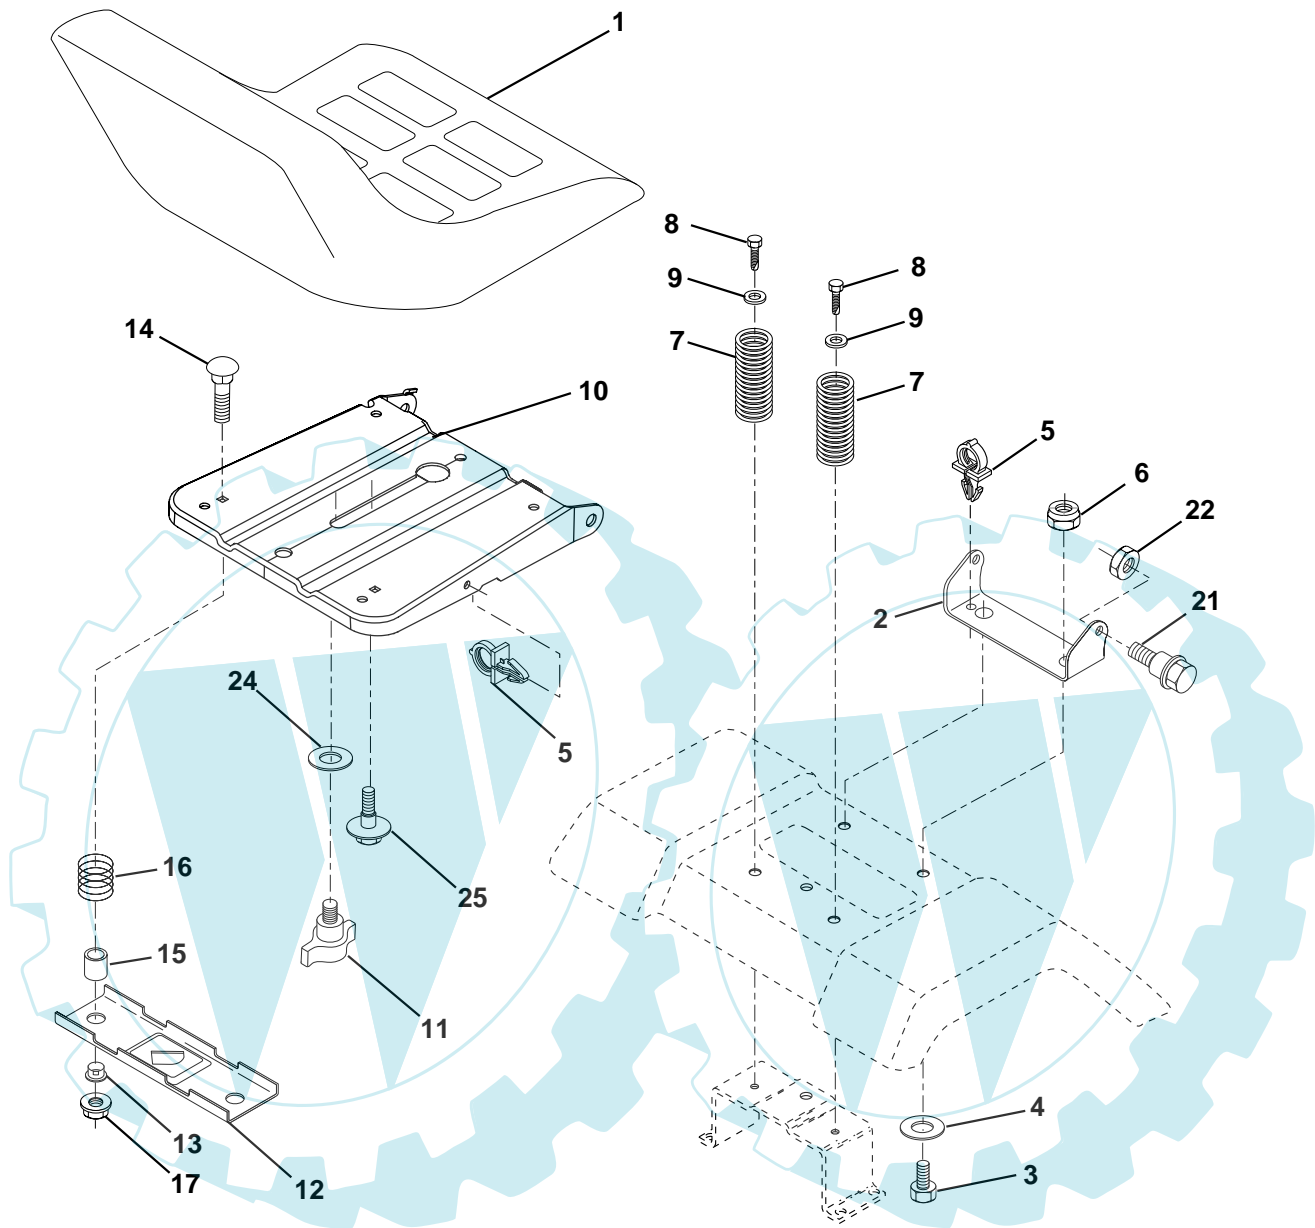

REPAIR PARTS

TRACTOR -- MODEL NUMBER PE12538LT(96011019600), PRODUCT NO. 960 11 01-96
SEAT

seat_lt.knob_13

KEY NO.	PART NO.	DESCRIPTION
1	401042	Seat
2	140551	Bracket Seat Pivot
3	71110616	Bolt Hex 3/8 - 16 x 1
4	19131610	Washer 13/32 x 1 x10 Ga.
5	145006	Clip Push-In Hinged
6	73800600	Nut Lock Hex w/Ins 3/8 - 16
7	124181X	Spring Seat Cprsn 2 250 Blk Zi
8	17000616	Screw 3/8-16 x 1.5
9	19131614	Washer 13/32 x 1 x 14 Ga.
10	195530	Pan Asm. Seat
11	166369	Knob
12	174648	Bracket Pnt Mounting Switch

KEY NO.	PART NO.	DESCRIPTION
13	121248X	Bushing Snap Blk Nyl
14	72050412	Bolt Rdhd Sht Nk 1/4 - 20 x 1 -1/2
15	134300	Spacer Split .28 x .96
16	121250X	Spring Cprsn
17	123976X	Nut Lock 1/4 Lge Flg
21	171852	Bolt Shoulder 5/16-18 unc-2A
22	73800500	Nut Lock Hex w/Ins 5/16 - 18
24	19171912	Washer 17/32 x 1-3/16 x 12 Ga.
25	127018X	Bolt Shoulder 5/16-18 x .62

NOTE: All component dimensions given in U.S. inches
1 inch = 25.4 mm.