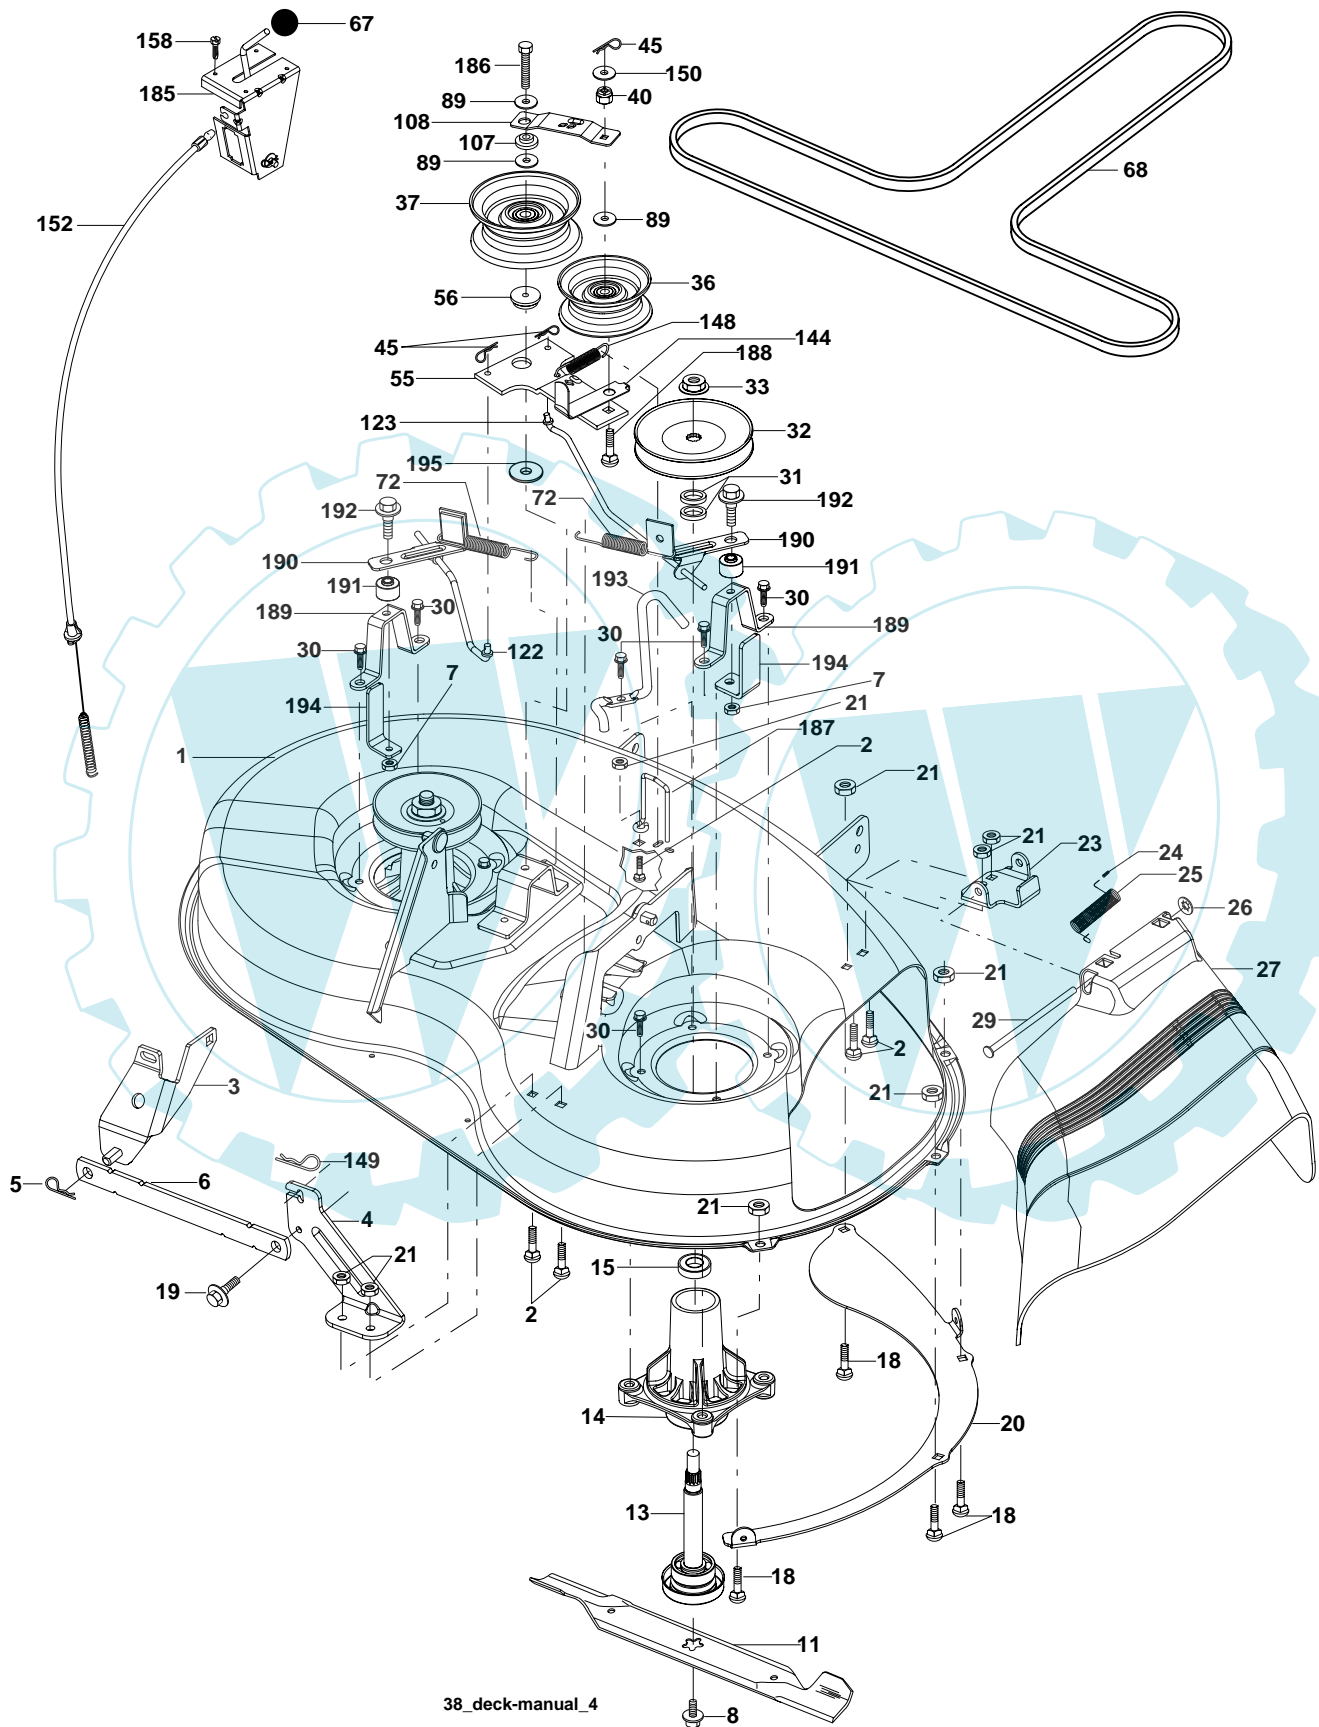

REPAIR PARTS

TRACTOR - - MODEL NUMBER PE12538LT(96011019600), PRODUCT NO. 960 11 01-96
MOWER DECK

38_deck-manual_4

REPAIR PARTS

TRACTOR -- MODEL NUMBER PE12538LT(96011019600), PRODUCT NO. 960 11 01-96
MOWER DECK

KEY NO.	PART NO.	DESCRIPTION	KEY NO.	PART NO.	DESCRIPTION
1	192556	Mower Housing Assembly	68	193214	V-Belt
2	72140506	Bolt Carriage 5/16-18 x 3/4	72	193216	Spring Brake Return
3	138017	Bracket Asm Fr. Sway Bar	89	19131311	Washer 13/32 x 13/16 x 11 Ga.
4	192568	Bracket Deck Sway Bar 38"/42"	107	133502	Spacer Retainer
5	4939M	Retainer Spring	108	133503	Stiffener, Idler Arm
6	178024	Bar Sway Deck	122	192575	Rod, Brake LH
8	193003	Bolt 3/8-24 x 1.25 Gr. 8	123	192576	Rod, Brake RH
7	73800500	Nut Lock Hx W/Ins 5/16-18 unc	144	193414	Keeper Belt Idler Tension
11	193957	Blade Mower	148	169022	Spring Return Idler
13	192872	Shaft Assembly, Mandrel, Vented	149	165898	Retainer Spring Yellow
14	187281	Housing, Mandrel, Vented	150	19091210	Washer 9/32 x 3/4 x 10 Ga.
15	110485X	Bearing, Ball, Mandrel	152	193235	Clutch Cable 38"/46"
18	72140505	Bolt Rdhd Sqnk 5/16-18 x 5/8	158	17720408	Screw Hex Thd Cut 1/4-20 x 1/2
19	132827	Bolt, Shoulder	185	188234	Head Asm Cable Clutch
20	400095	Baffle Vortex Front	186	17490644	Screw Hex Wsh Thdrol 3/8-16 x 2-3/4
21	73680500	Nut	187	193412	Keeper Belt
23	192557	Bracket, Mower Deflector	188	165891	Bolt Carriage Idler
24	105304X	Cap, Sleeve	189	192559	Stand, Brake
25	197026	Spring, Torsion, Deflector	190	192560	Arm, Brake
26	110452X	Nut, Push	191	192561	Spacer, Brake
27	192572X428	Shield, Deflector	192	193782	Bolt/Washer Asm 5/16-18
29	131491	Rod, Hinge	193	193413	Keeper Belt Rh Mandrel
30	173984	Screw Thdrol.	194	194105	Guard Brake
31	187690	Washer, Spacer	195	19133210	Washer
32	153532	Pulley, Mandrel	--	192558	Brake Assembly (Includes Stand, Arm and Guard Components)
33	400234	Nut, Toplock	--	192870	Mandrel Assembly (Includes Housing, Shaft and Shaft Hard- ware Only - Pulley Not Included)
36	131494	Pulley, Idler, Flat	--	193646	Replacement Mower, Complete
37	193198	Pulley Idler Flat			
40	73680600	Nut, Crownlock 3/8-16 unc			
45	4497H	Retainer			
55	133840	Idler Arm Assembly			
56	165723	Spacer, Retainer			
67	106932X	Knob			

NOTE: All component dimensions given in U.S. inches
1 inch = 25.4 mm