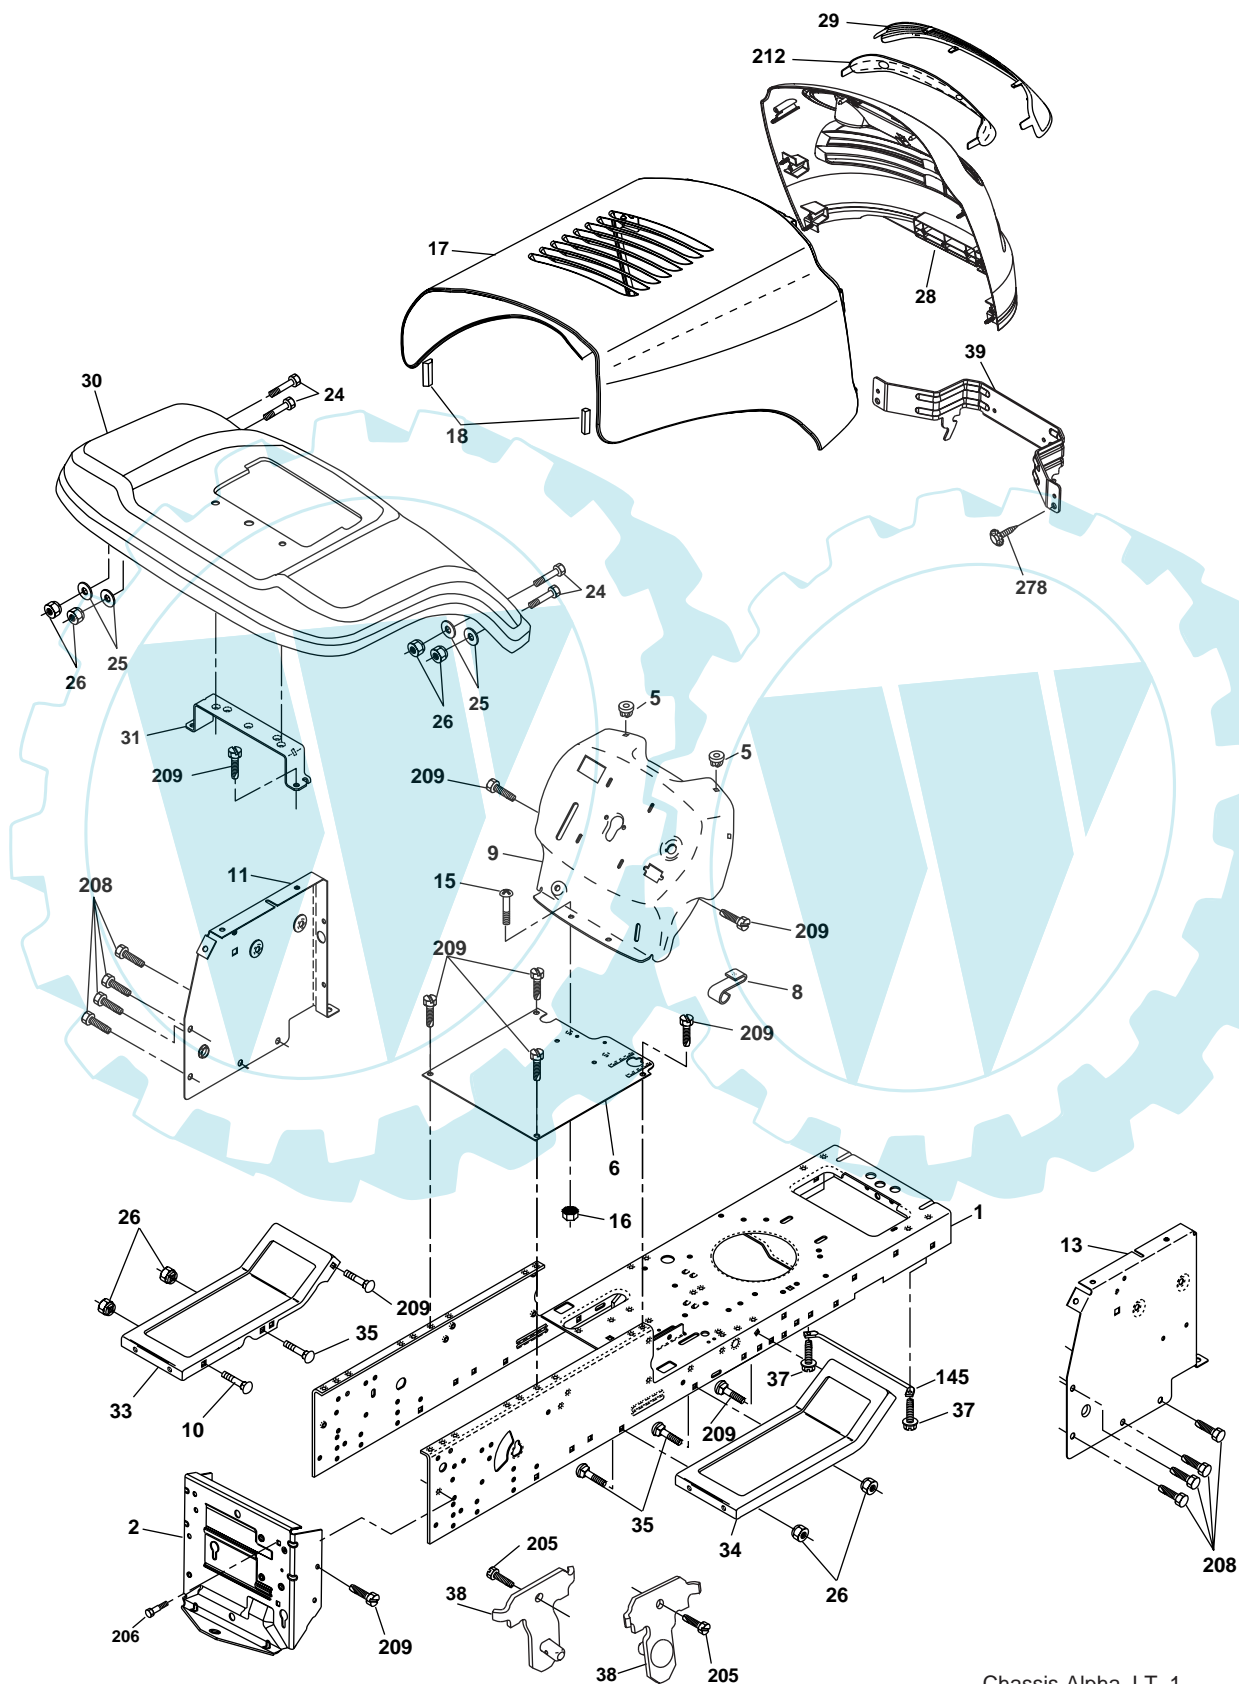

REPAIR PARTS

TRACTOR - - MODEL NUMBER PE12538LT(96011019600), PRODUCT NO. 960 11 01-96
CHASSIS AND ENCLOSURES

Chassis-Alpha_LT_1

REPAIR PARTS

TRACTOR -- MODEL NUMBER PE12538LT(96011019600), PRODUCT NO. 960 11 01-96
CHASSIS AND ENCLOSURES

KEY NO.	PART NO.	DESCRIPTION
1	174620	Chassis
2	176554	Drawbar, Stretch
5	155272	Bumper, Hood/Dash
6	184419	Saddle
8	126471X	Clip
9	193518X012	Dash
10	72140608	Bolt, Carriage 3/8-16 x 1
11	174996	Panel Dash LH
13	172105X010	Panel Slkscr Dash RH
15	74180512	Screw 5/16-18 x 3/4
16	73510500	Nut Keps 5/16-18
17	187559X428	Hood
18	184921	Bumper Hood
24	74780616	Bolt Fin Hex 3/8-16 unc x 1 Gr. 5
25	19131312	Washer 13/32 x 13/16 x 12 Ga.
26	73800600	Nut Lock Hex w/Ins 3/8-16 unc
28	187598	Grille/Lens Asm (Include Key nos. 29 and 212)
29	187567X599	Lens Grille Basic Bar
30	192525X428	Fender
31	136619	Bracket Fender Repl 109873X
33	179716X428	Footrest Pnt LH
34	179717X428	Footrest Pnt RH
35	72110606	Bolt Rdhd Sht Sqnk 3/8-16 x 3/4
37	17490508	Screw Thdrol 5/16-18 x 1/2 TYT
38	175710	Bracket Asm. Pivot Mower
39	187568	Bracket Pivot
145	156524	Rod Pivot Chassis/Hood
205	17490608	Screw Thdrol 3/8-16 x 1/2
206	170165	Bolt Shoulder 5/16-18
208	17670608	Screw Thdrol 3/8-16 x 1/2
209	17000612	Screw Hex Wsh Thdrol 3/8-16
212	187569	Insert Lens Reflect
278	191611	Screw 10 x 3/4 Single Lead-Hex
--	5479J	Plug Button Blk 359 Dia Choke

NOTE: All component dimensions given in U.S. inches
1 inch = 25.4 mm.