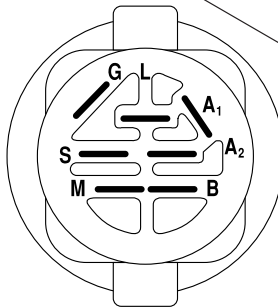

**TRACTOR - - MODEL NUMBER PE12538LT(96011019600), PRODUCT NO. 960 11 01-96
SCHEMATIC**

02836_193374 / 390

IGNITION SWITCH

POSITION	CIRCUIT	"MAKE"
OFF	M+G+A1	
RUN/OVERRIDE	B+A1	
RUN	B+A1	L+A2
START	B + S + A1	

WHEELS & TIRES

KEY NO.	PART NO.	DESCRIPTION
1	59192	Cap, Tire valve
2	65139	Stem, Valve
3	124157X	Tire, Front
4	59904	Tube, Front (Service item only)
5	106732X624	Rim assembly, 6" front
6	278H	Fitting, Grease (Front wheel only)
7	9040H	Bearing, Flange (Front wheel only)
8	106108X624	Rim assembly, 8" rear
9	123969X	Tire, Rear
10	7152J	Tube, Rear (Service item only)
11	104757X428	Cap, Hub Axle
--	144334	Sealant, Tire (10 oz. Tube)

NOTE: All component dimensions given in U.S. inches
1 inch = 25.4 mm

REPAIR PARTS

TRACTOR - - MODEL NUMBER PE12538LT(96011019600), PRODUCT NO. 960 11 01-96
MOWER LIFT

lift-rh.1piece_3

REPAIR PARTS

TRACTOR -- MODEL NUMBER PE12538LT(96011019600), PRODUCT NO. 960 11 01-96
MOWER LIFT

NOTE: All component dimensions given in U.S. inches
1 inch = 25.4 mm

Poulan

Ihr Ersatzteilspezialist im Internet